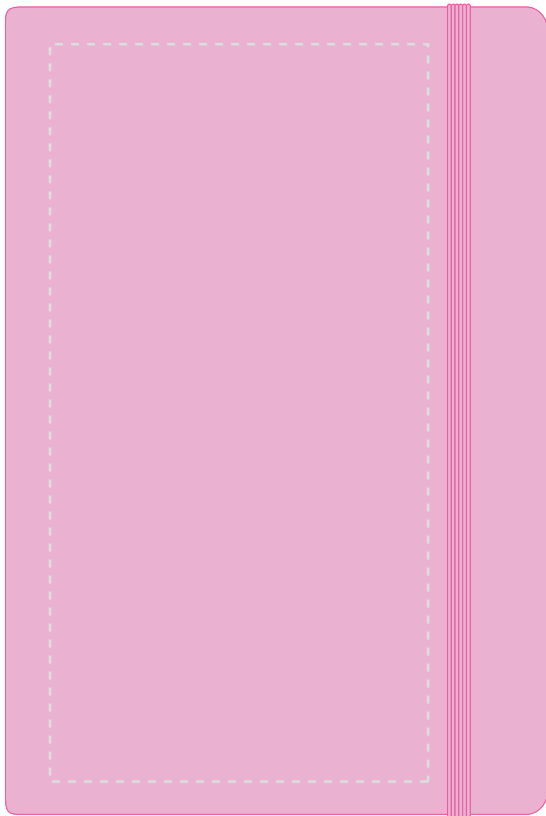

Your Ref:
Our Ref:

Quantity:
Version: 1

Product Code: QS0345
Product Colour: PASTEL PINK

PRINTING CONCERNS:

Please note that this product has Sustainability Markings that are not visible from this perspective

We stock this item in the following colours

PANTONE REFERENCE(S)

- Colour 1
- Colour 2
- Colour 3
- Colour 4

Product Image for visualisation - colours may vary

ARTWORK SCALE 50%

- CENTRED TO PRINT AREA
- CENTRED TO NOTEBOOK

ARTWORK SCALE 50%

- CENTRED TO PRINT AREA
- CENTRED TO NOTEBOOK

The dashed line is to demonstrate print area and will not appear on your printed item

PLEASE NOTE:

- All colours including print and product are for visual purposes only and should not be regarded as the actual colour of the product and print.
- Some products may vary from batch to batch and may differ from previous orders.
- The colour and texture of a product can also have an effect on the final print colour.
- By approving this order we accept that you understand these terms.