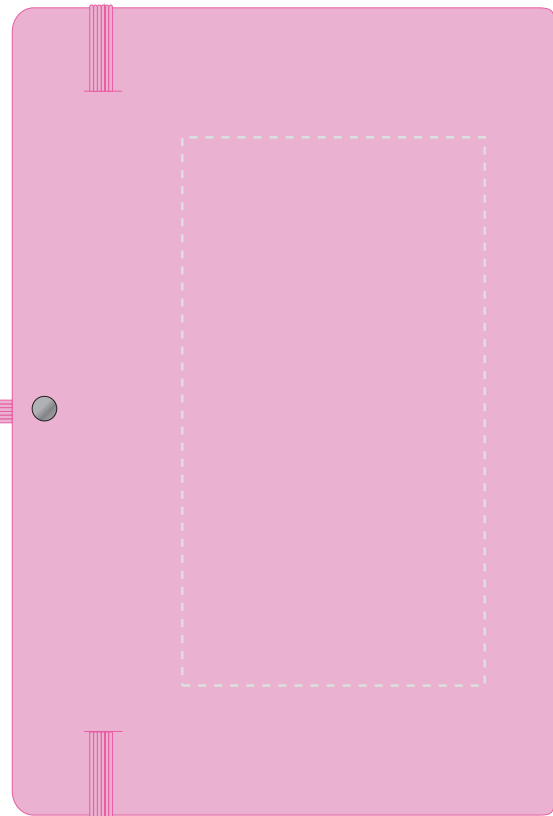

We stock this item in the following colours

PANTONE REFERENCE(S)

- Colour 1
- Colour 2
- Colour 3
- Colour 4

Product Image for visualisation - colours may vary

ARTWORK SCALE 50%

- CENTRED TO PRINT AREA
- CENTRED TO NOTEBOOK

ARTWORK SCALE 50%

- CENTRED TO PRINT AREA
- CENTRED TO NOTEBOOK

The dashed line is to demonstrate print area and will not appear on your printed item

PLEASE NOTE:

- All colours including print and product are for visual purposes only and should not be regarded as the actual colour of the product and print.
- Some products may vary from batch to batch and may differ from previous orders.
- The colour and texture of a product can also have an effect on the final print colour.
- By approving this order we accept that you understand these terms.

To proceed, please approve visual via the online system.

ARTWORK SCALE 100%

Max print area: 195mm x 100mm

ARTWORK SCALE 100%

Max print area: 145mm x 80mm